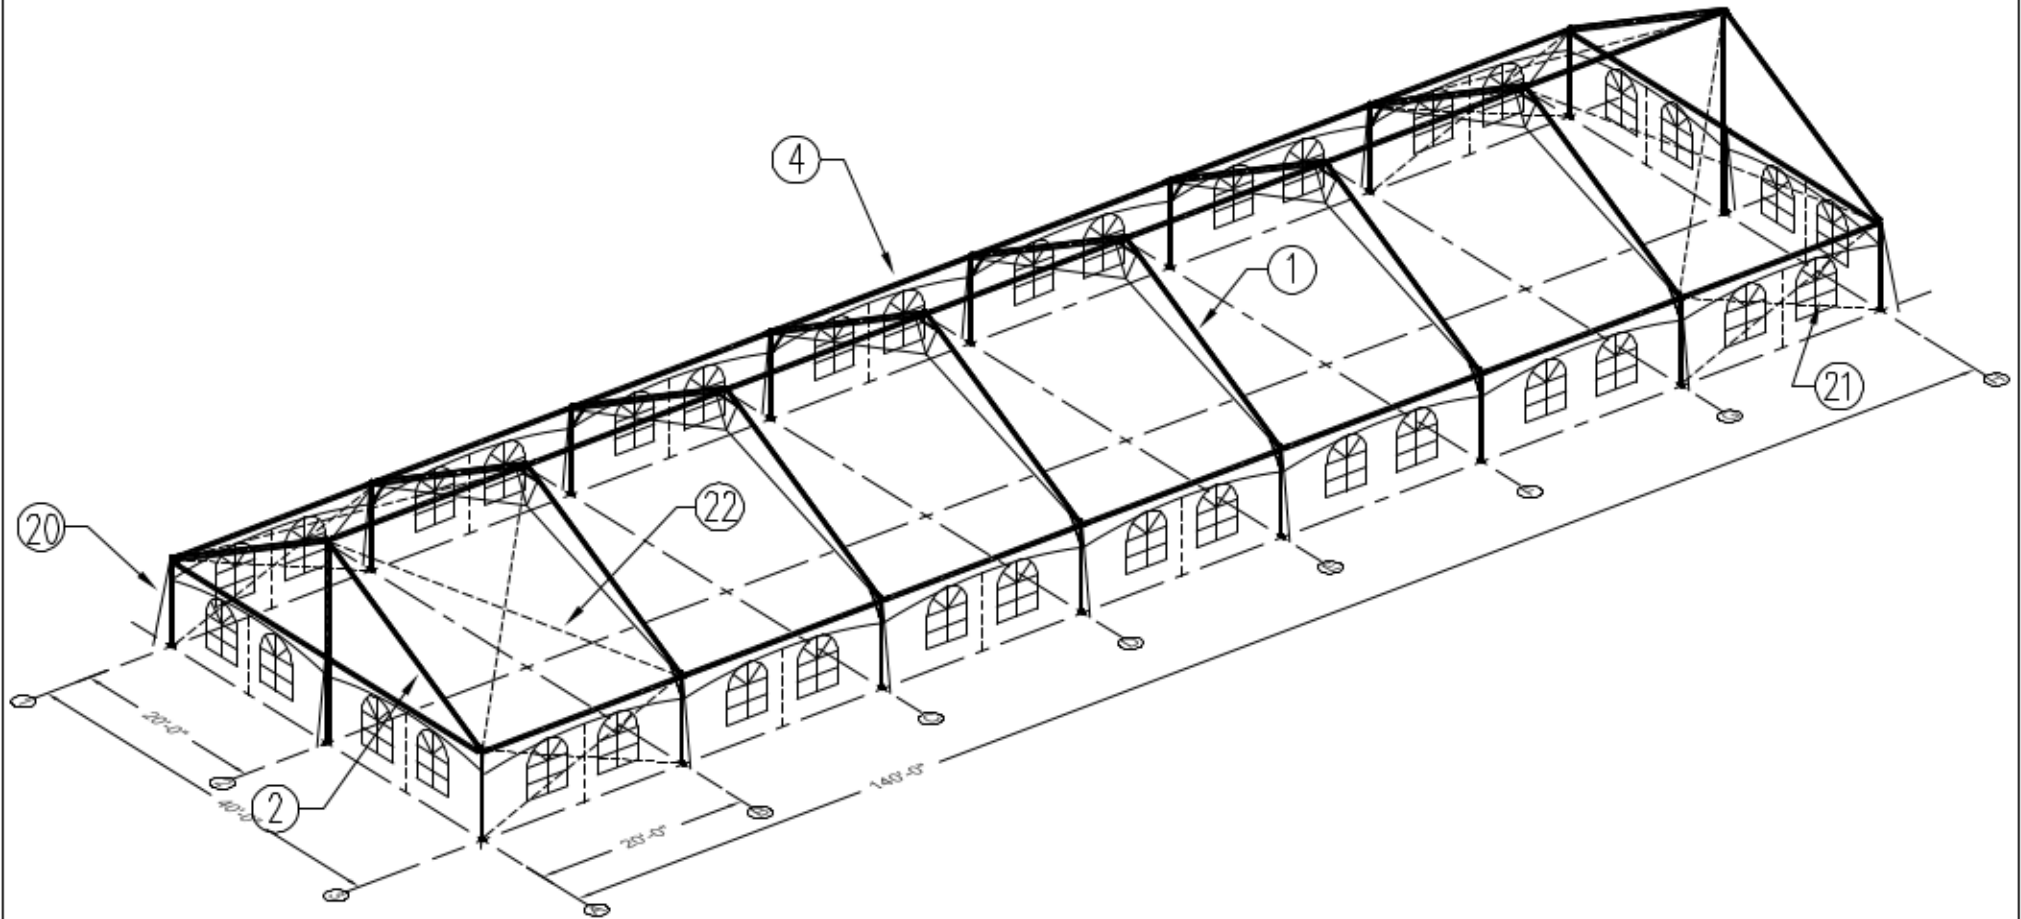

ITEM	QTY.	DWG. #	DESCRIPTION
1	7	QT-40xCBK	40' WIDE CENTER BAY w/8' EAVE KIT
2	1	QT-40xGEK	40' WIDE GABLE END w/8' EAVE KIT
3			
4	0	QT-31557	19'- 4" Beam, 1 Track (ORANGE)
5			
20	0	QT-33573	Guy Rope (15')
21	0	QT-32572-5	Lower Cable Bracing (Red-White) 21'-2"
22	0	QT-32573-10	Double Upper Cable Bracing (White-Yellow) 25'-8"

40' W x 140' L w/8' EAVE - STANDARD

PROPRIETARY INFORMATION

THE DATA AND DETAILS SHOWN ON THIS DRAWING ARE PROTECTED BY COPYRIGHT AND SHALL NOT BE USED, DISCLOSED, OR DUPLICATED IN WHOLE OR IN PART FOR ANY REASON, EXCEPT THE EVALUATION TOWARDS PURCHASE, WITHOUT EXPRESS WRITTEN PERMISSION OF CREATIVE TENT INTERNATIONAL